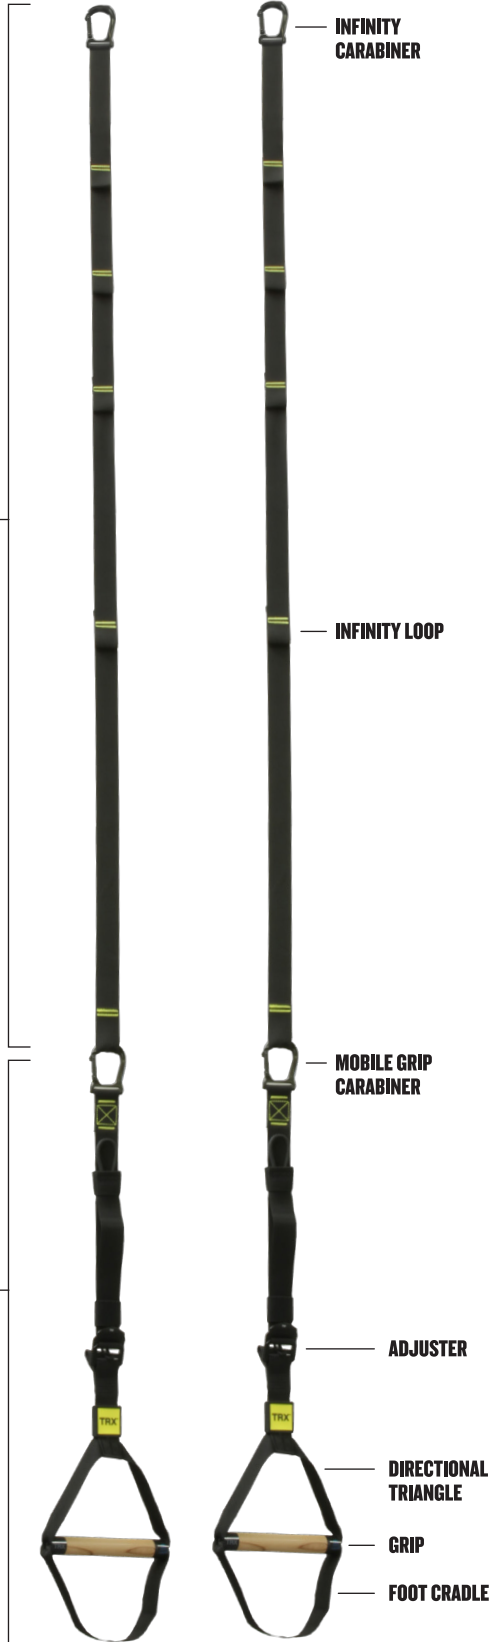

OVERVIEW

Modeled after classic Gymnastics Rings, the TRX Duo Trainer™ marks an evolution in training equipment, with its enhanced ergonomic design, adjustability, and full-body integrative system.

True to TRX form, the Duo Trainer™ is designed to be used both indoors and outdoors, and with uneven anchor points such as sturdy tree branches. The result is an innovative training tool that delivers on TRX's commitment to create the ultimate Functional Training experience.

INFINITY ANCHOR

MOBILE GRIP

Shown:
Long Duo Trainer
• 12' Infinity Straps

GRIP

The straight handle design is ergonomically advantageous in injury prevention and exercise alignment, allowing for full bodyweight loading and proper hand and wrist biomechanics.

INFINITY ANCHORS & INFINITY LOOPS

The Infinity Anchors and Loops permit quick and efficient adjustment and length changes, training and location versatility, and an overall safer training experience.

MOBILE GRIPS